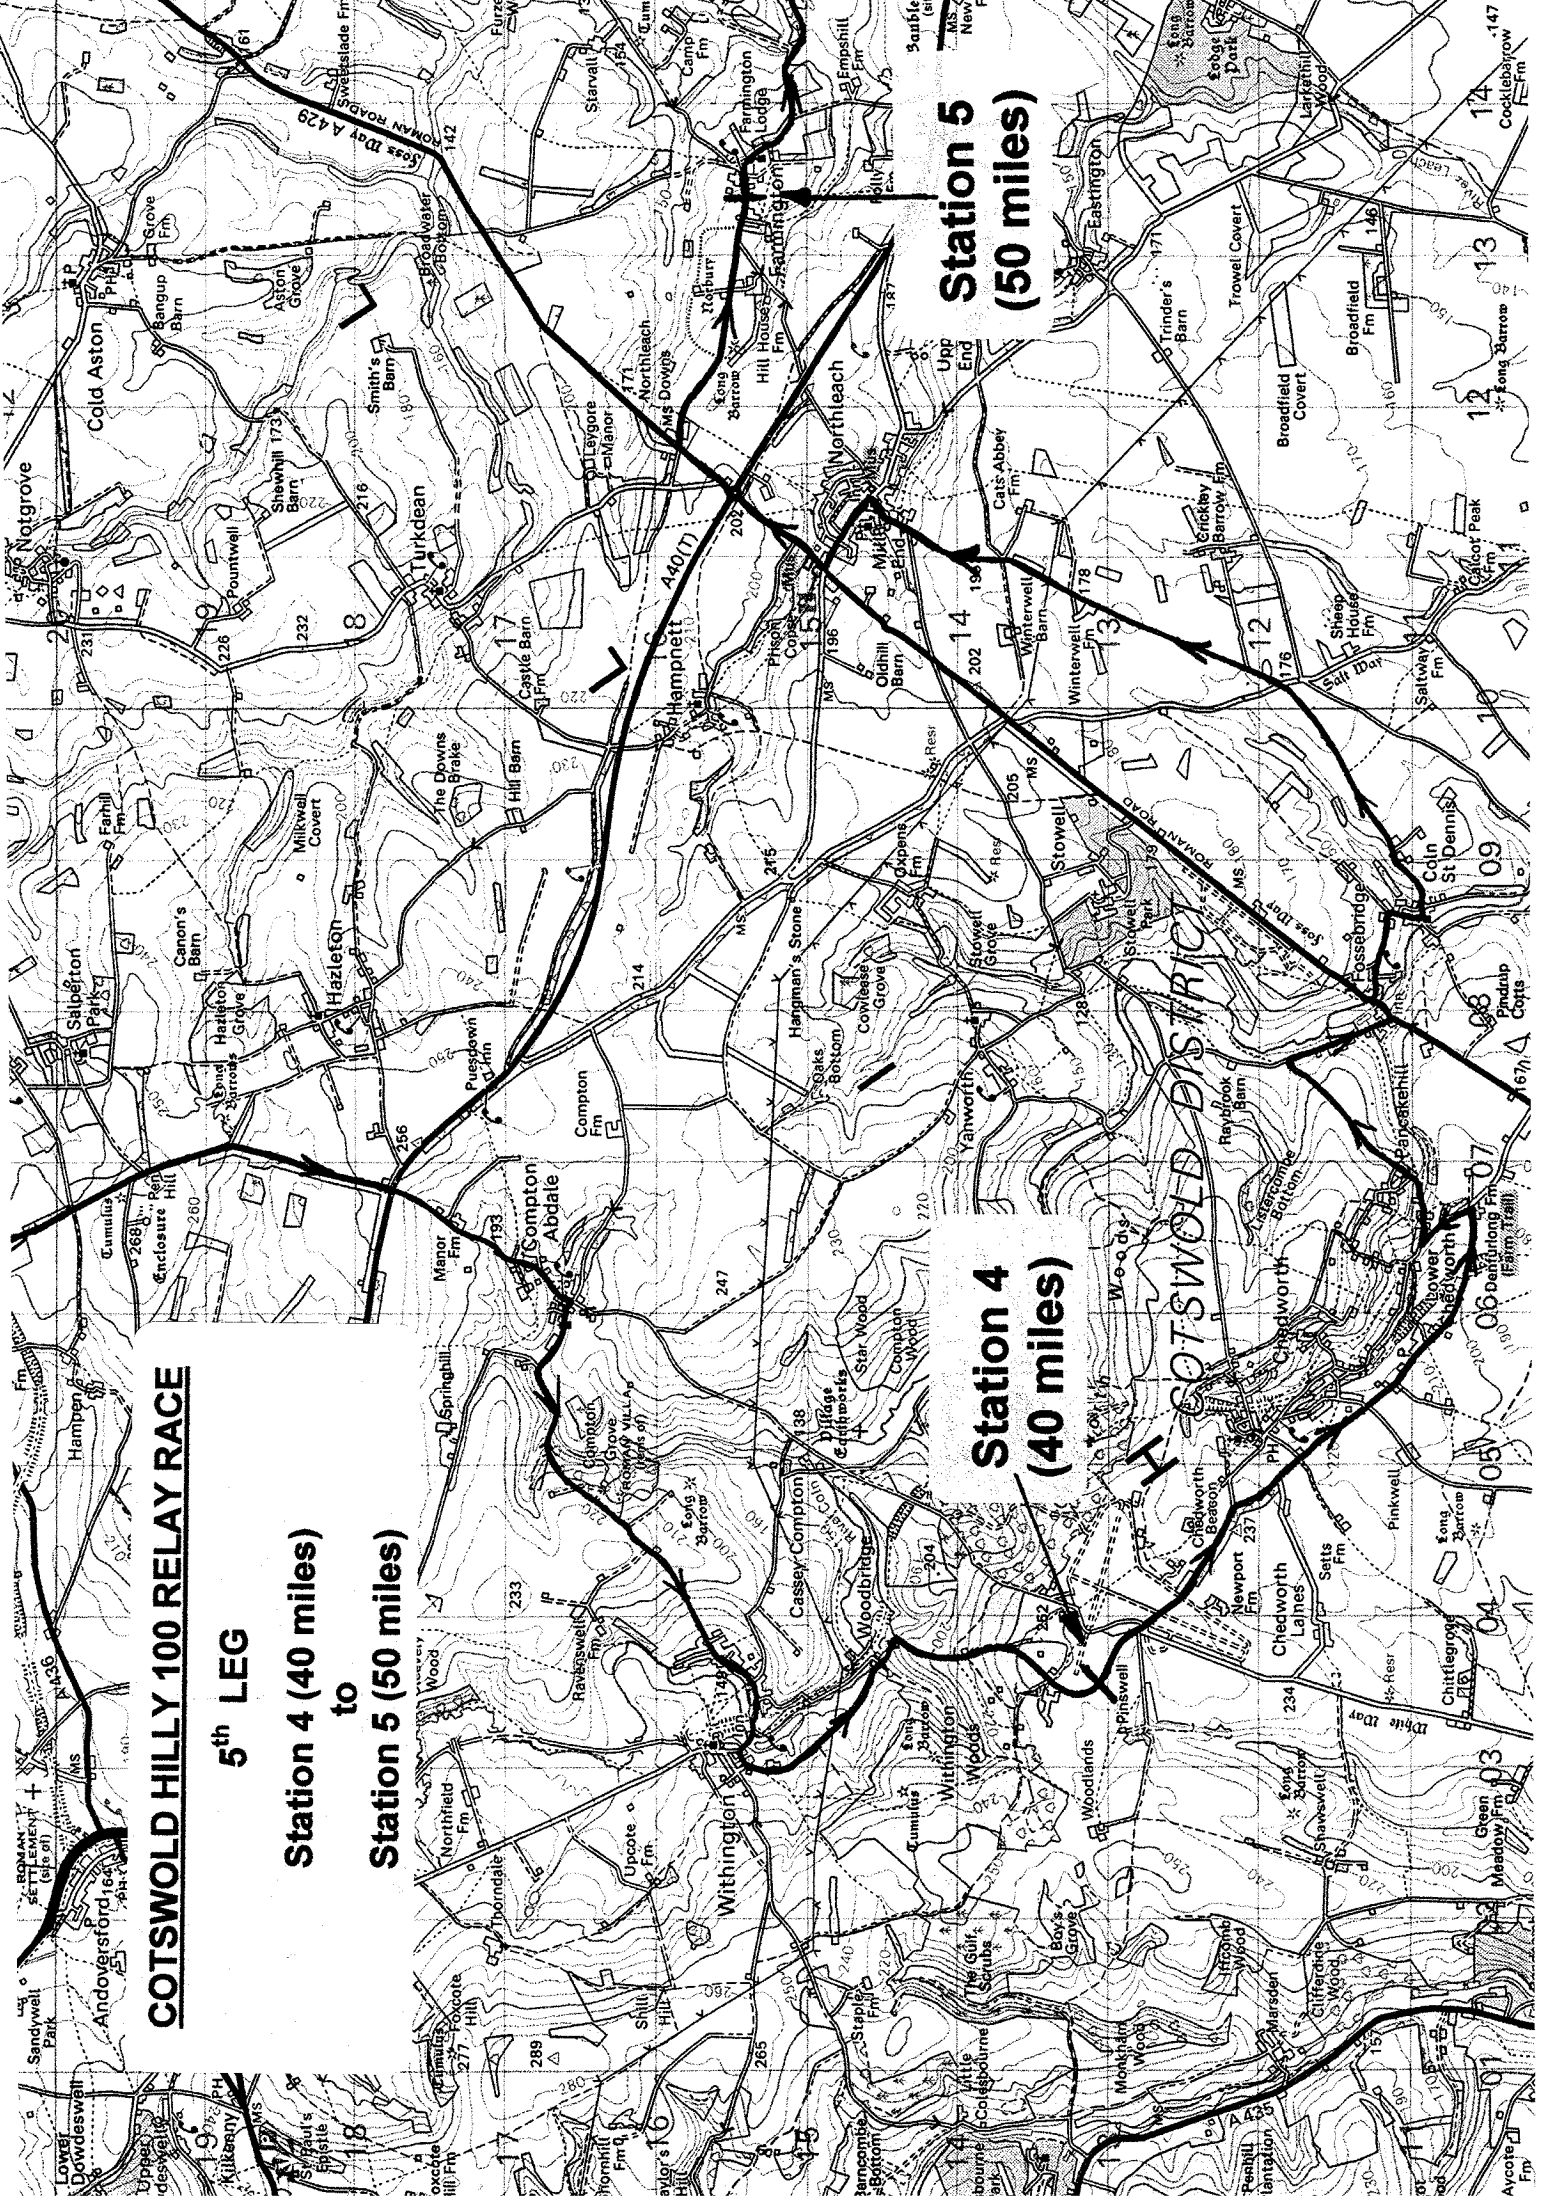

# COITSWOLD HILLY 100 RELAY RACE

5<sup>th</sup> LEG

Station 4 (40 miles)  
to  
Station 5 (50 miles)

Station 5  
(50 miles)

Station 4  
(40 miles)

COTSWOLD DISTRICT